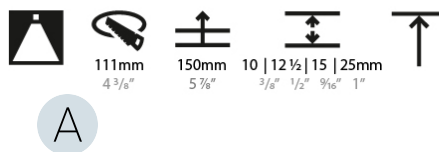

ELECTRICAL

Lamp Type: LED (Zhaga Standard)
Input Wattage (W): 13
Total Output Wattage (W): 11.8
Dimming: Tri-Mode (Non-Dimming and Phase Dimming (120Vac only) and 0-10V Dimming)
Driver Included: No
Driver Location: Recessed Housing
Driver Type: Constant Current - Universal
Driver Class: Class 2
Housing: See components
Input Voltage (V): 120 - 277
Constant Current (MA): 350

LED

Number of LEDs: 1
Color Temperature (°K): 2700 / 3000 / 3500 / 4000
Max. Delivered Lumen (lm): 876 / 909 / 955 / 974
Nominal Lumen (lm): 1304 / 1352 / 1421 / 1450
CRI: >90 CRI
Efficiency (%): 87.9 / 88.4 / 87.9
Lamp Life (hrs): 50000
Upon Request: RGB-W Tunable White Special Color Temperature Special LED

OPTICAL

Reflector°: 18 / 42 / 60
Optic°: Lens Pack - No Lens / Linear Spread Lens / Honeycomb / Spread Lens
Upon Request: Special Beam Angles

RATINGS AND CERTIFICATIONS

382, F 416-247-9319, www.zaneen.com

Available in a constant effort to supply the best product, we reserve the right to change specifications or materials without notice. The most recent specification sheets are found at zaneen.com